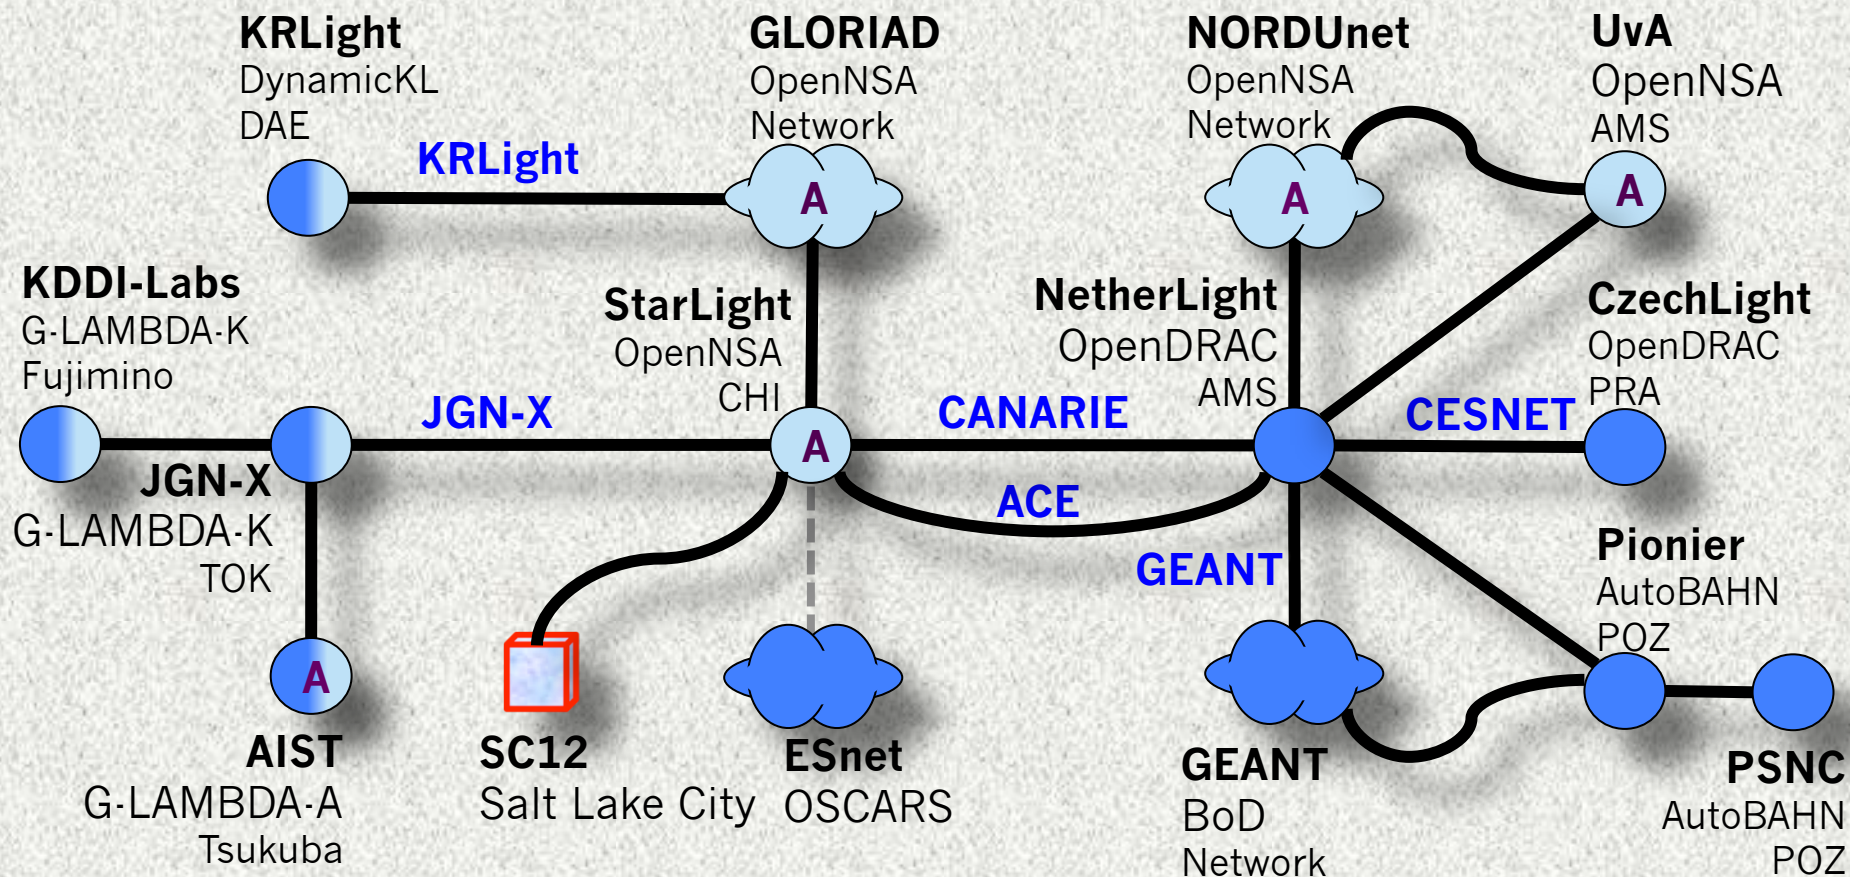

Automated GOLE + NSI

Joint NSI v1+v2 Beta Test Fabric

Nov 2012

Ethernet Transport Service

- NSIv1 Networks ("A"=Aggregator)
- NSIv2 Networks
- NSI peerings (SDPs) unless otherwise indicated these are vlans 1780-1783
- Planned/peerings (SDPs)