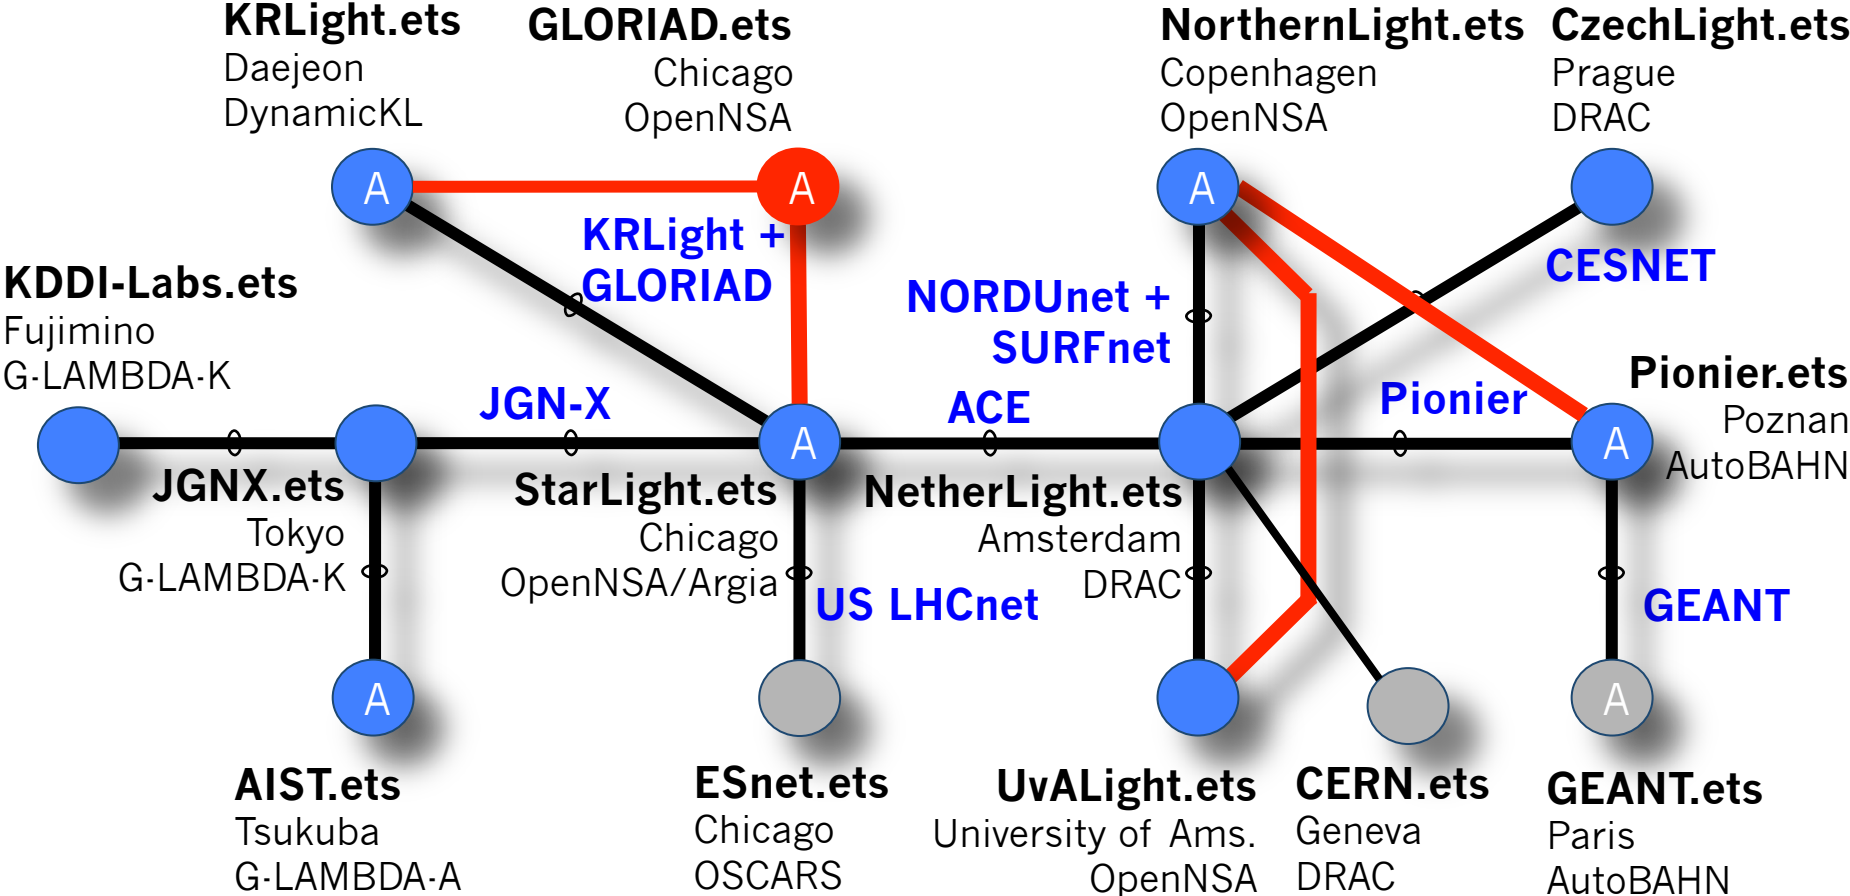

AUTOMATED GOLE + NSI

DEMO NETWORK 2012-02-24

 NSI Networks ("A"=Aggregator)
 NSI peerings (SDPs) unless otherwise indicated these are vlans 1780-1783