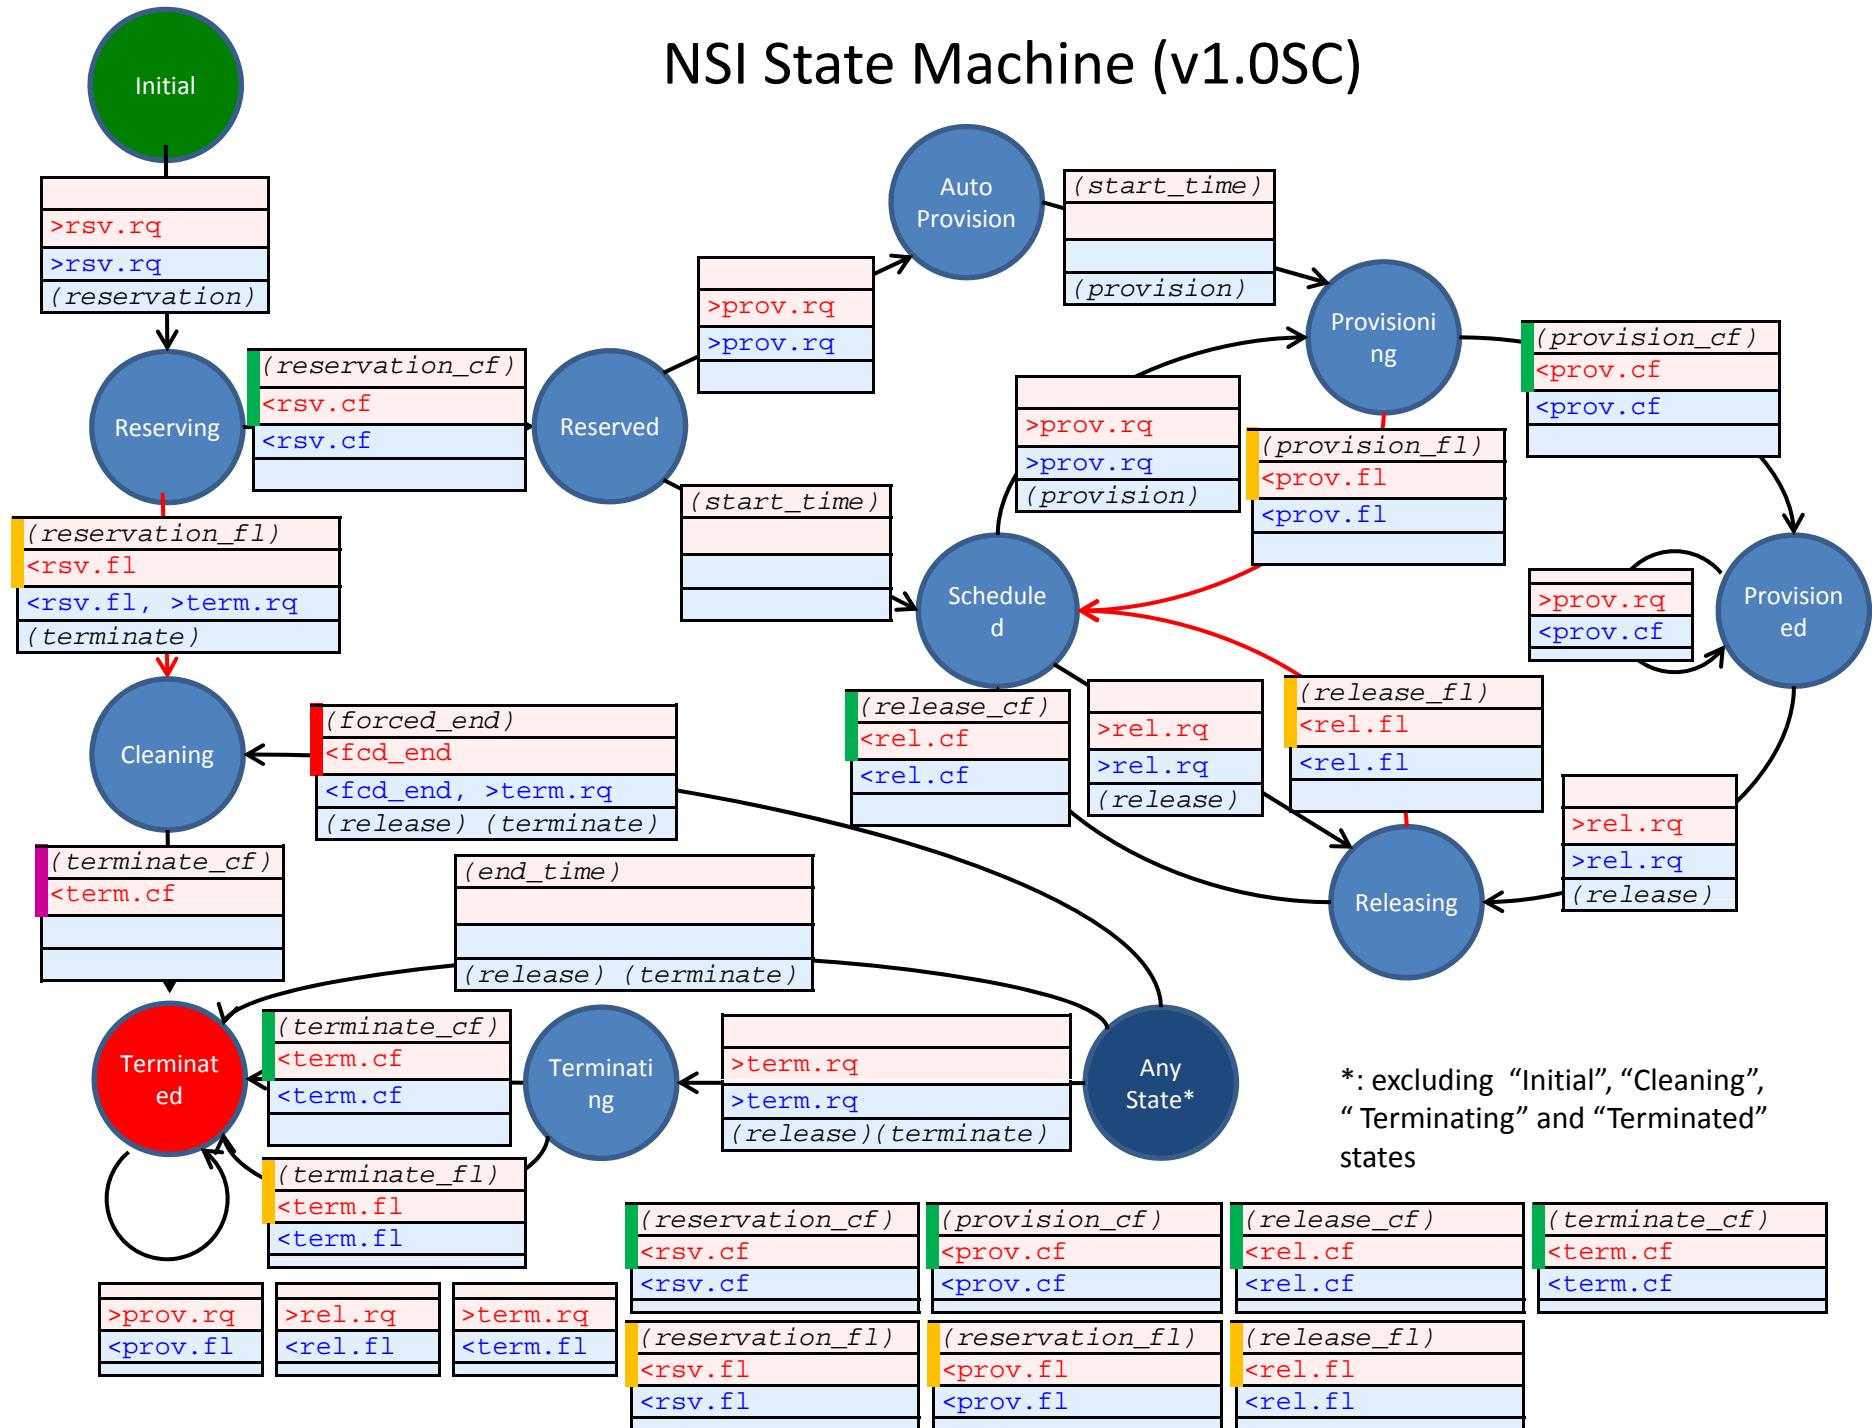

NSI State Machine (v1.0SC)

Another NSI SM with non-symmetrical messages

Supplemental slides

No failure messages for prov/rel/term

No release based on v1.0SC

NSI SM with non-symmetrical messages with no release