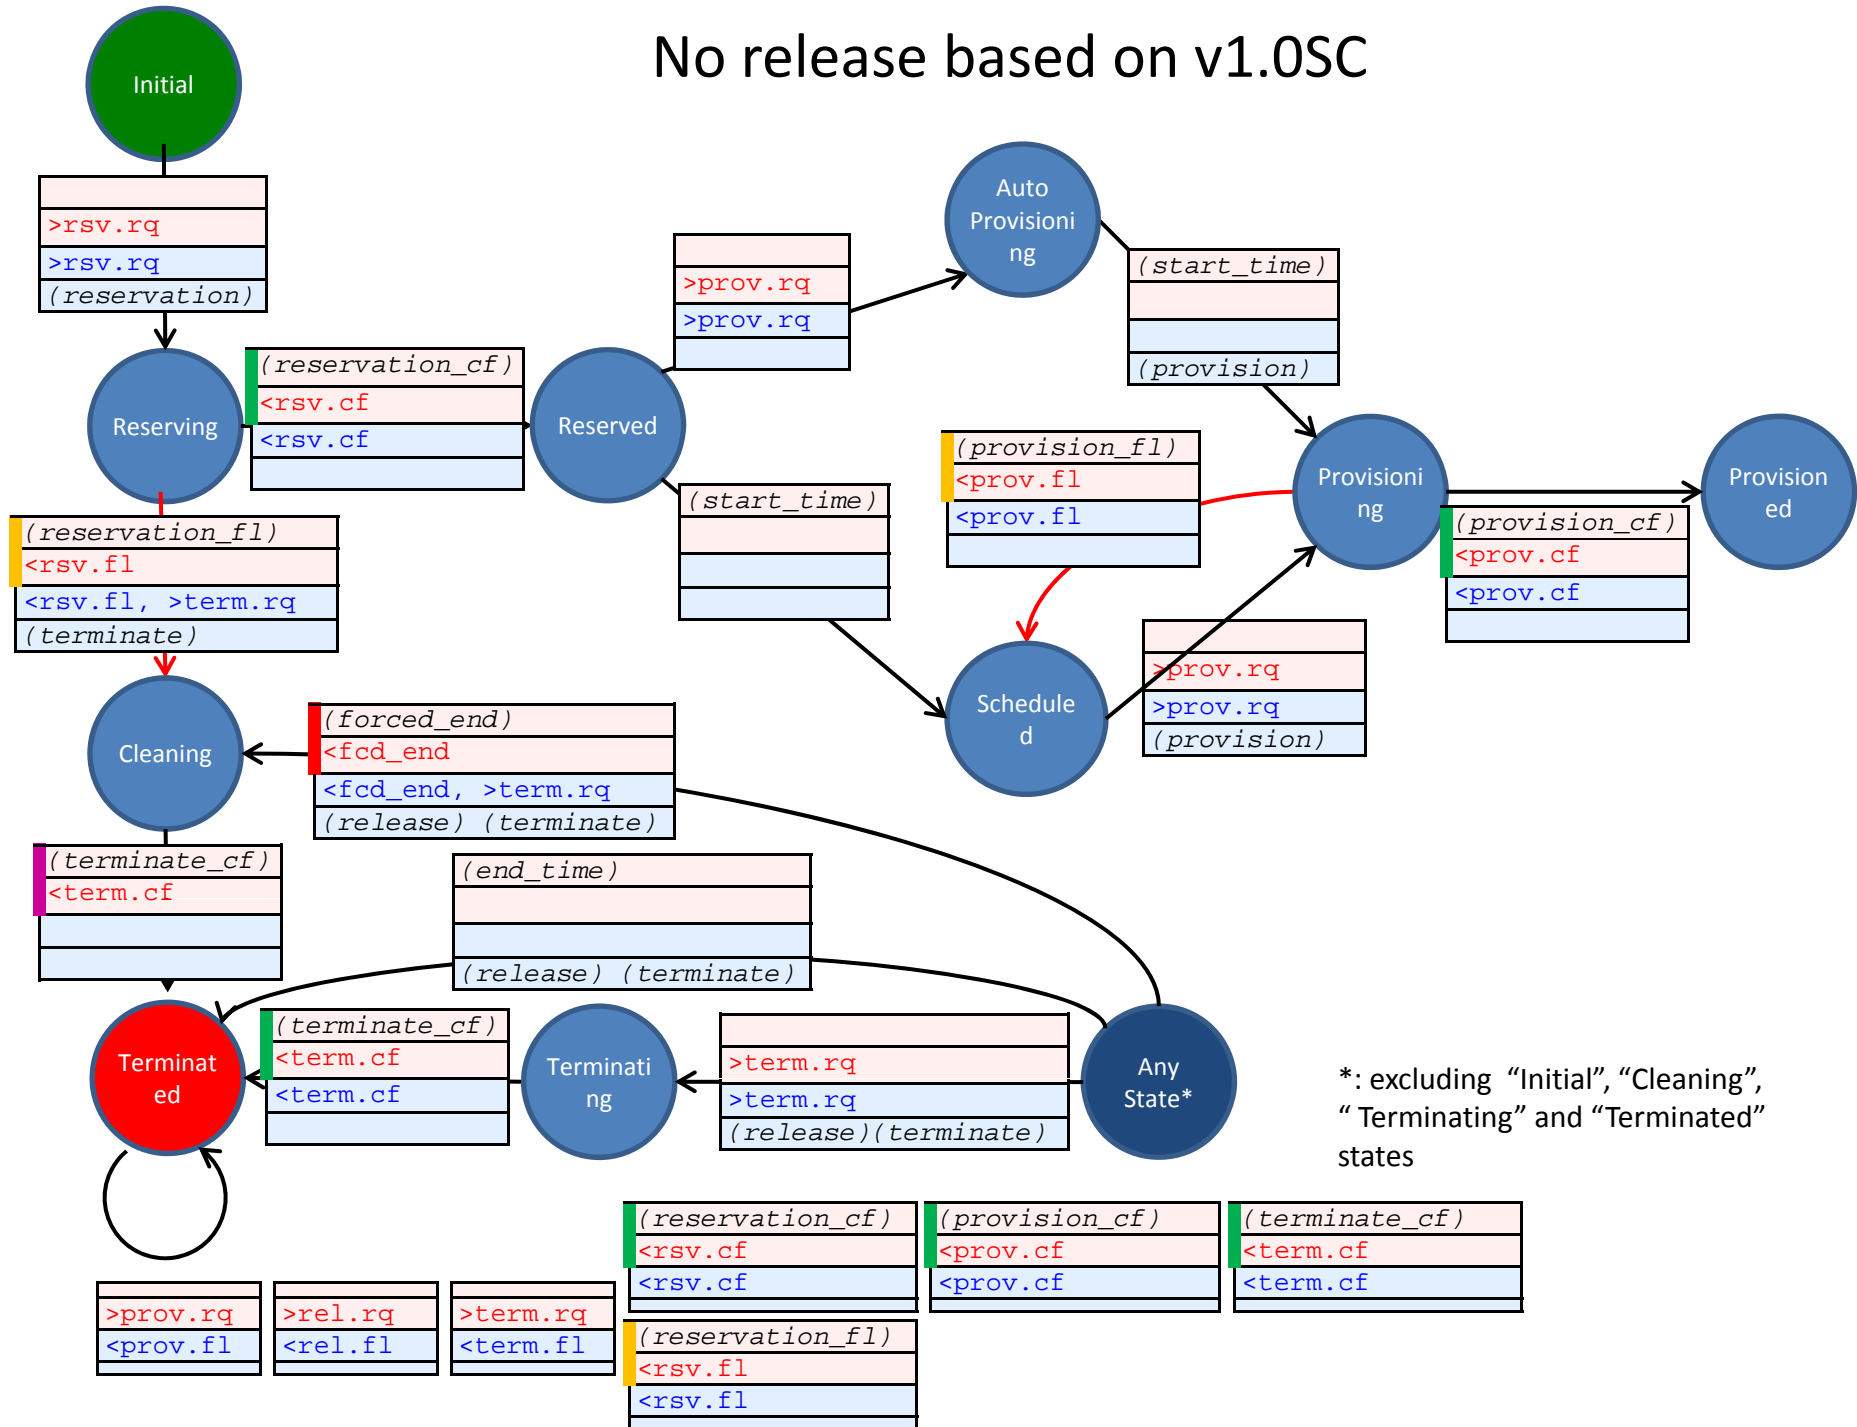

NSI State Machine (v1.0SC)

Another NSI SM with non-symmetrical messages

Supplemental slides

No failure messages for prov/rel/term

No release based on v1.0SC

NSI SM with non-symmetrical messages with no release