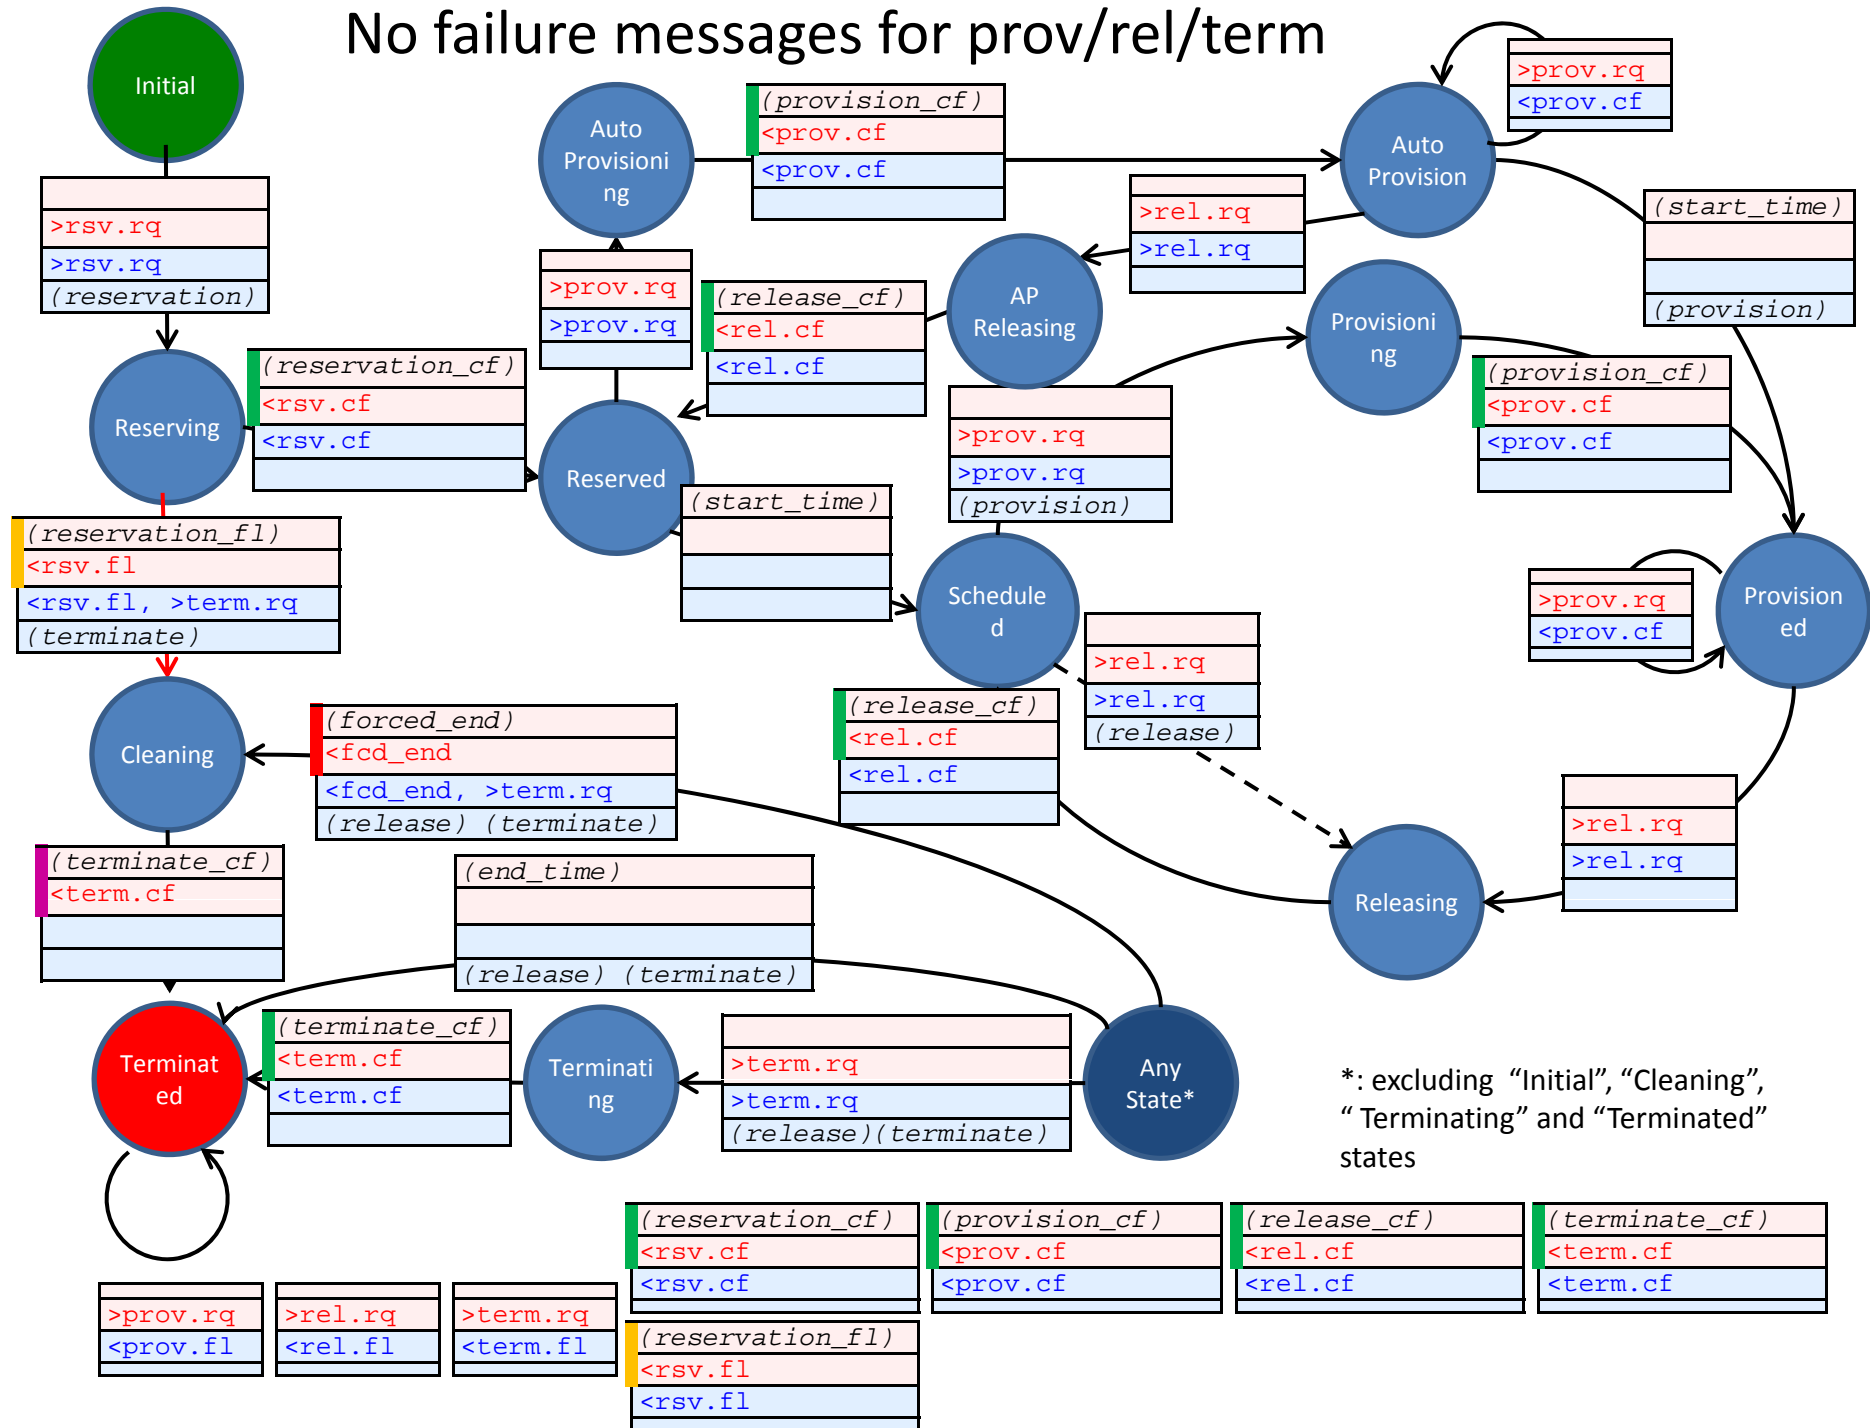

NSI State Machine (v1.0SC)

Another NSI SM with non-symmetrical messages

Supplemental slides

No failure messages for prov/rel/term

No release based on v1.0SC

NSI SM with non-symmetrical messages with no release