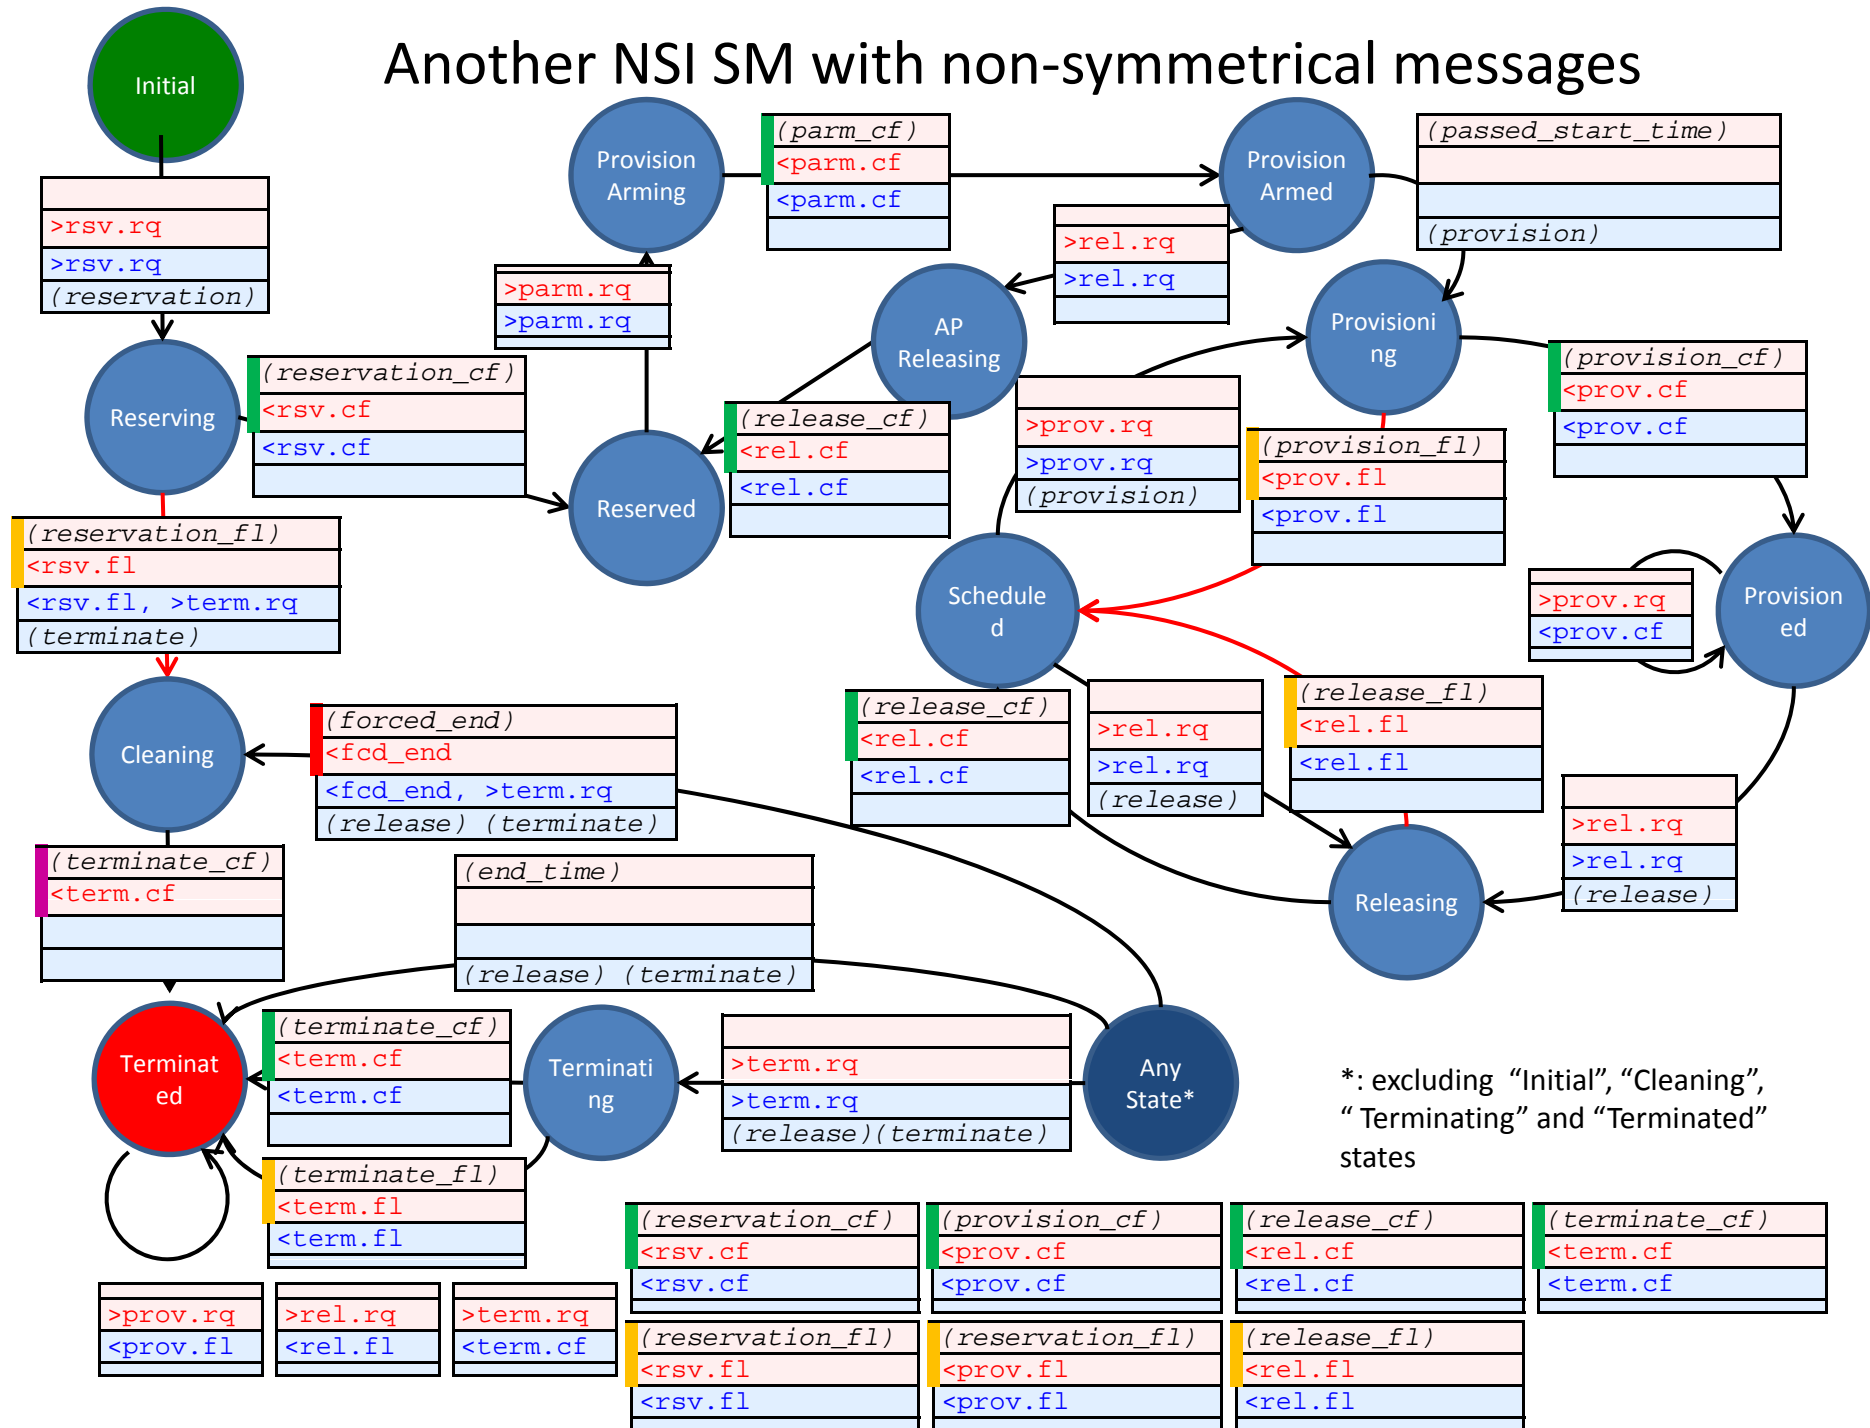

NSI State Machine (v1.0SC)

Another NSI SM with non-symmetrical messages

Supplemental slides

No failure messages for prov/rel/term

No release based on v1.0SC

NSI SM with non-symmetrical messages with no release